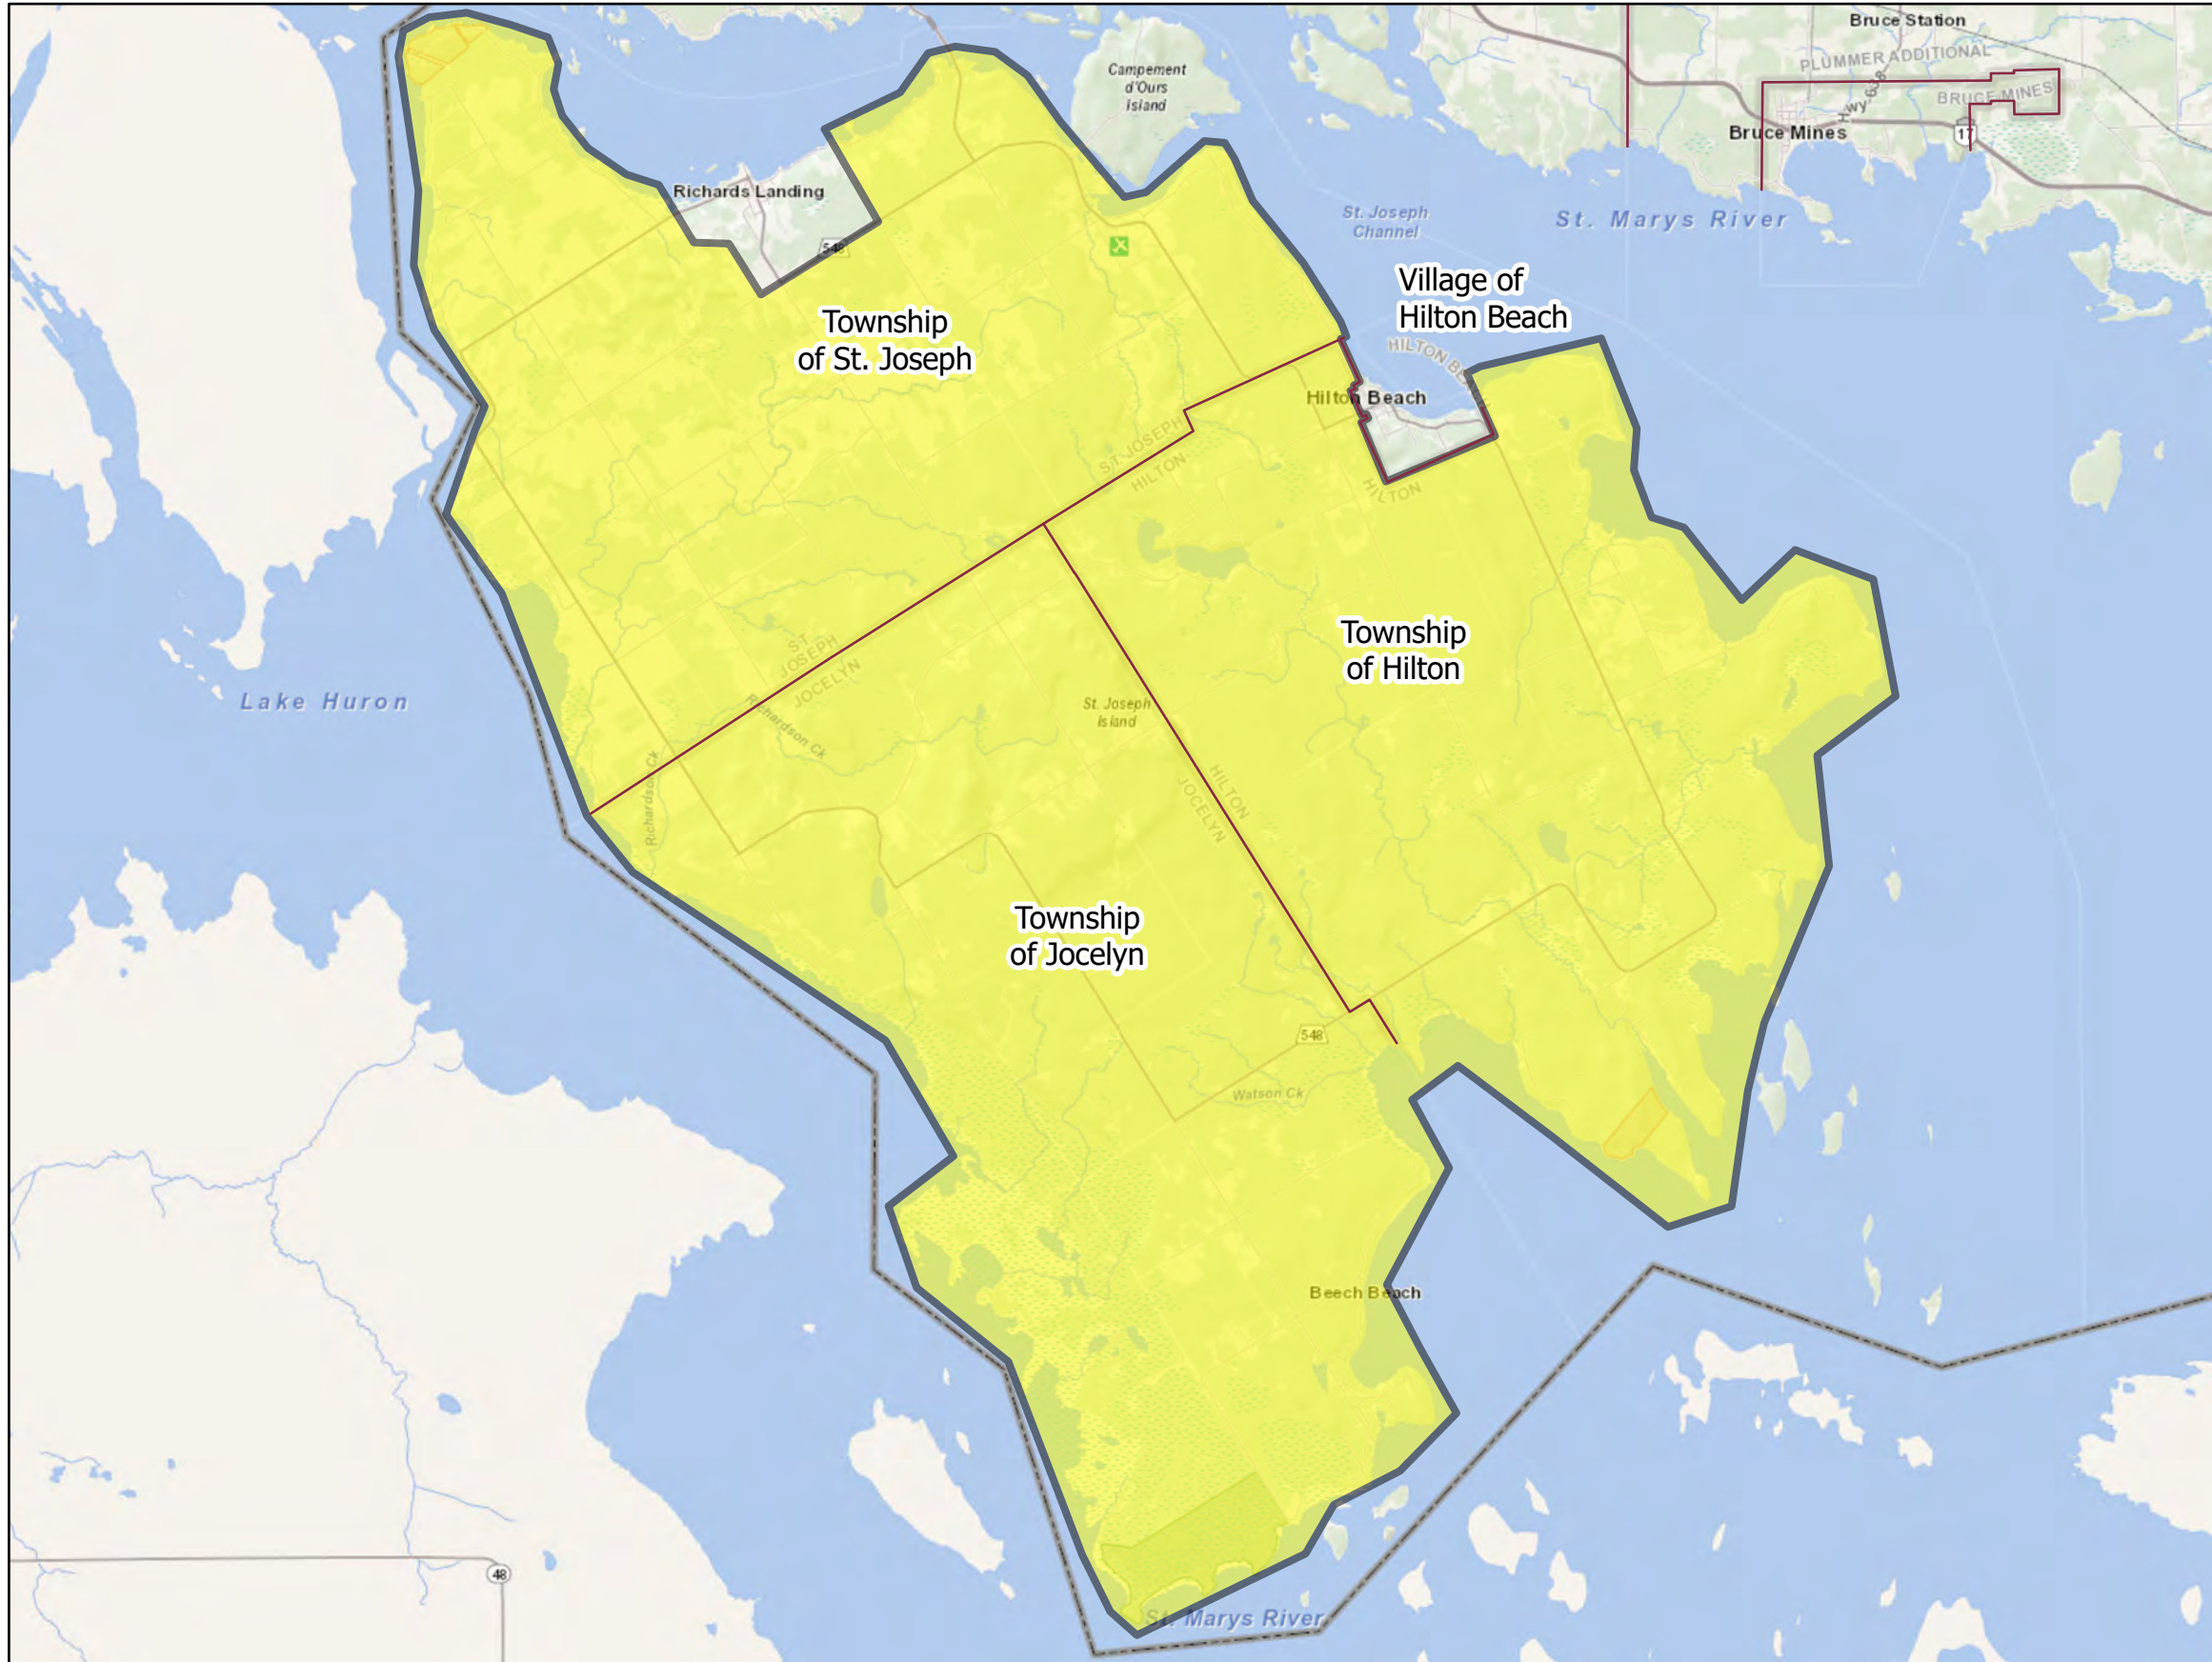

St. Joseph Island Activation Area

Legend

- Municipal Boundary
- Program activation area on St. Joseph Island

The information displayed on the base map has been compiled from various sources, may not accurately reflect the area affected by the disaster and may not be to scale. The contents of this map may be changed at any time without notice. The Province of Ontario assumes no responsibility or liability for any consequences of any use of this map.