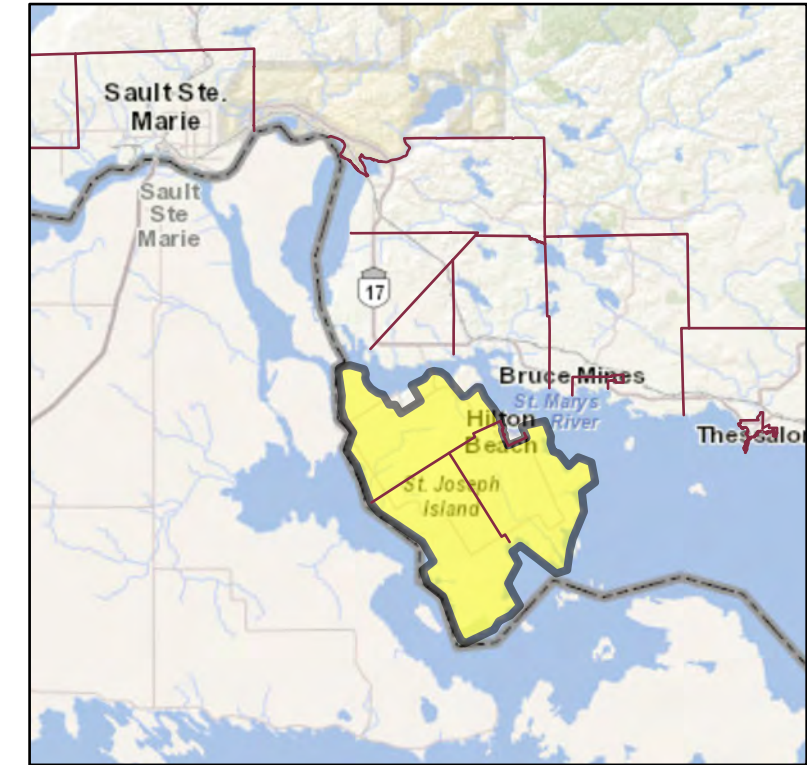

St. Joseph Island Activation Area

Legend

- Municipal Boundary
- Program activation area on St. Joseph Island

The information displayed on the base map has been compiled from various sources, may not accurately reflect the area affected by the disaster and may not be to scale. The contents of this map may be changed at any time without notice. The Province of Ontario assumes no responsibility or liability for any consequences of any use of this map.