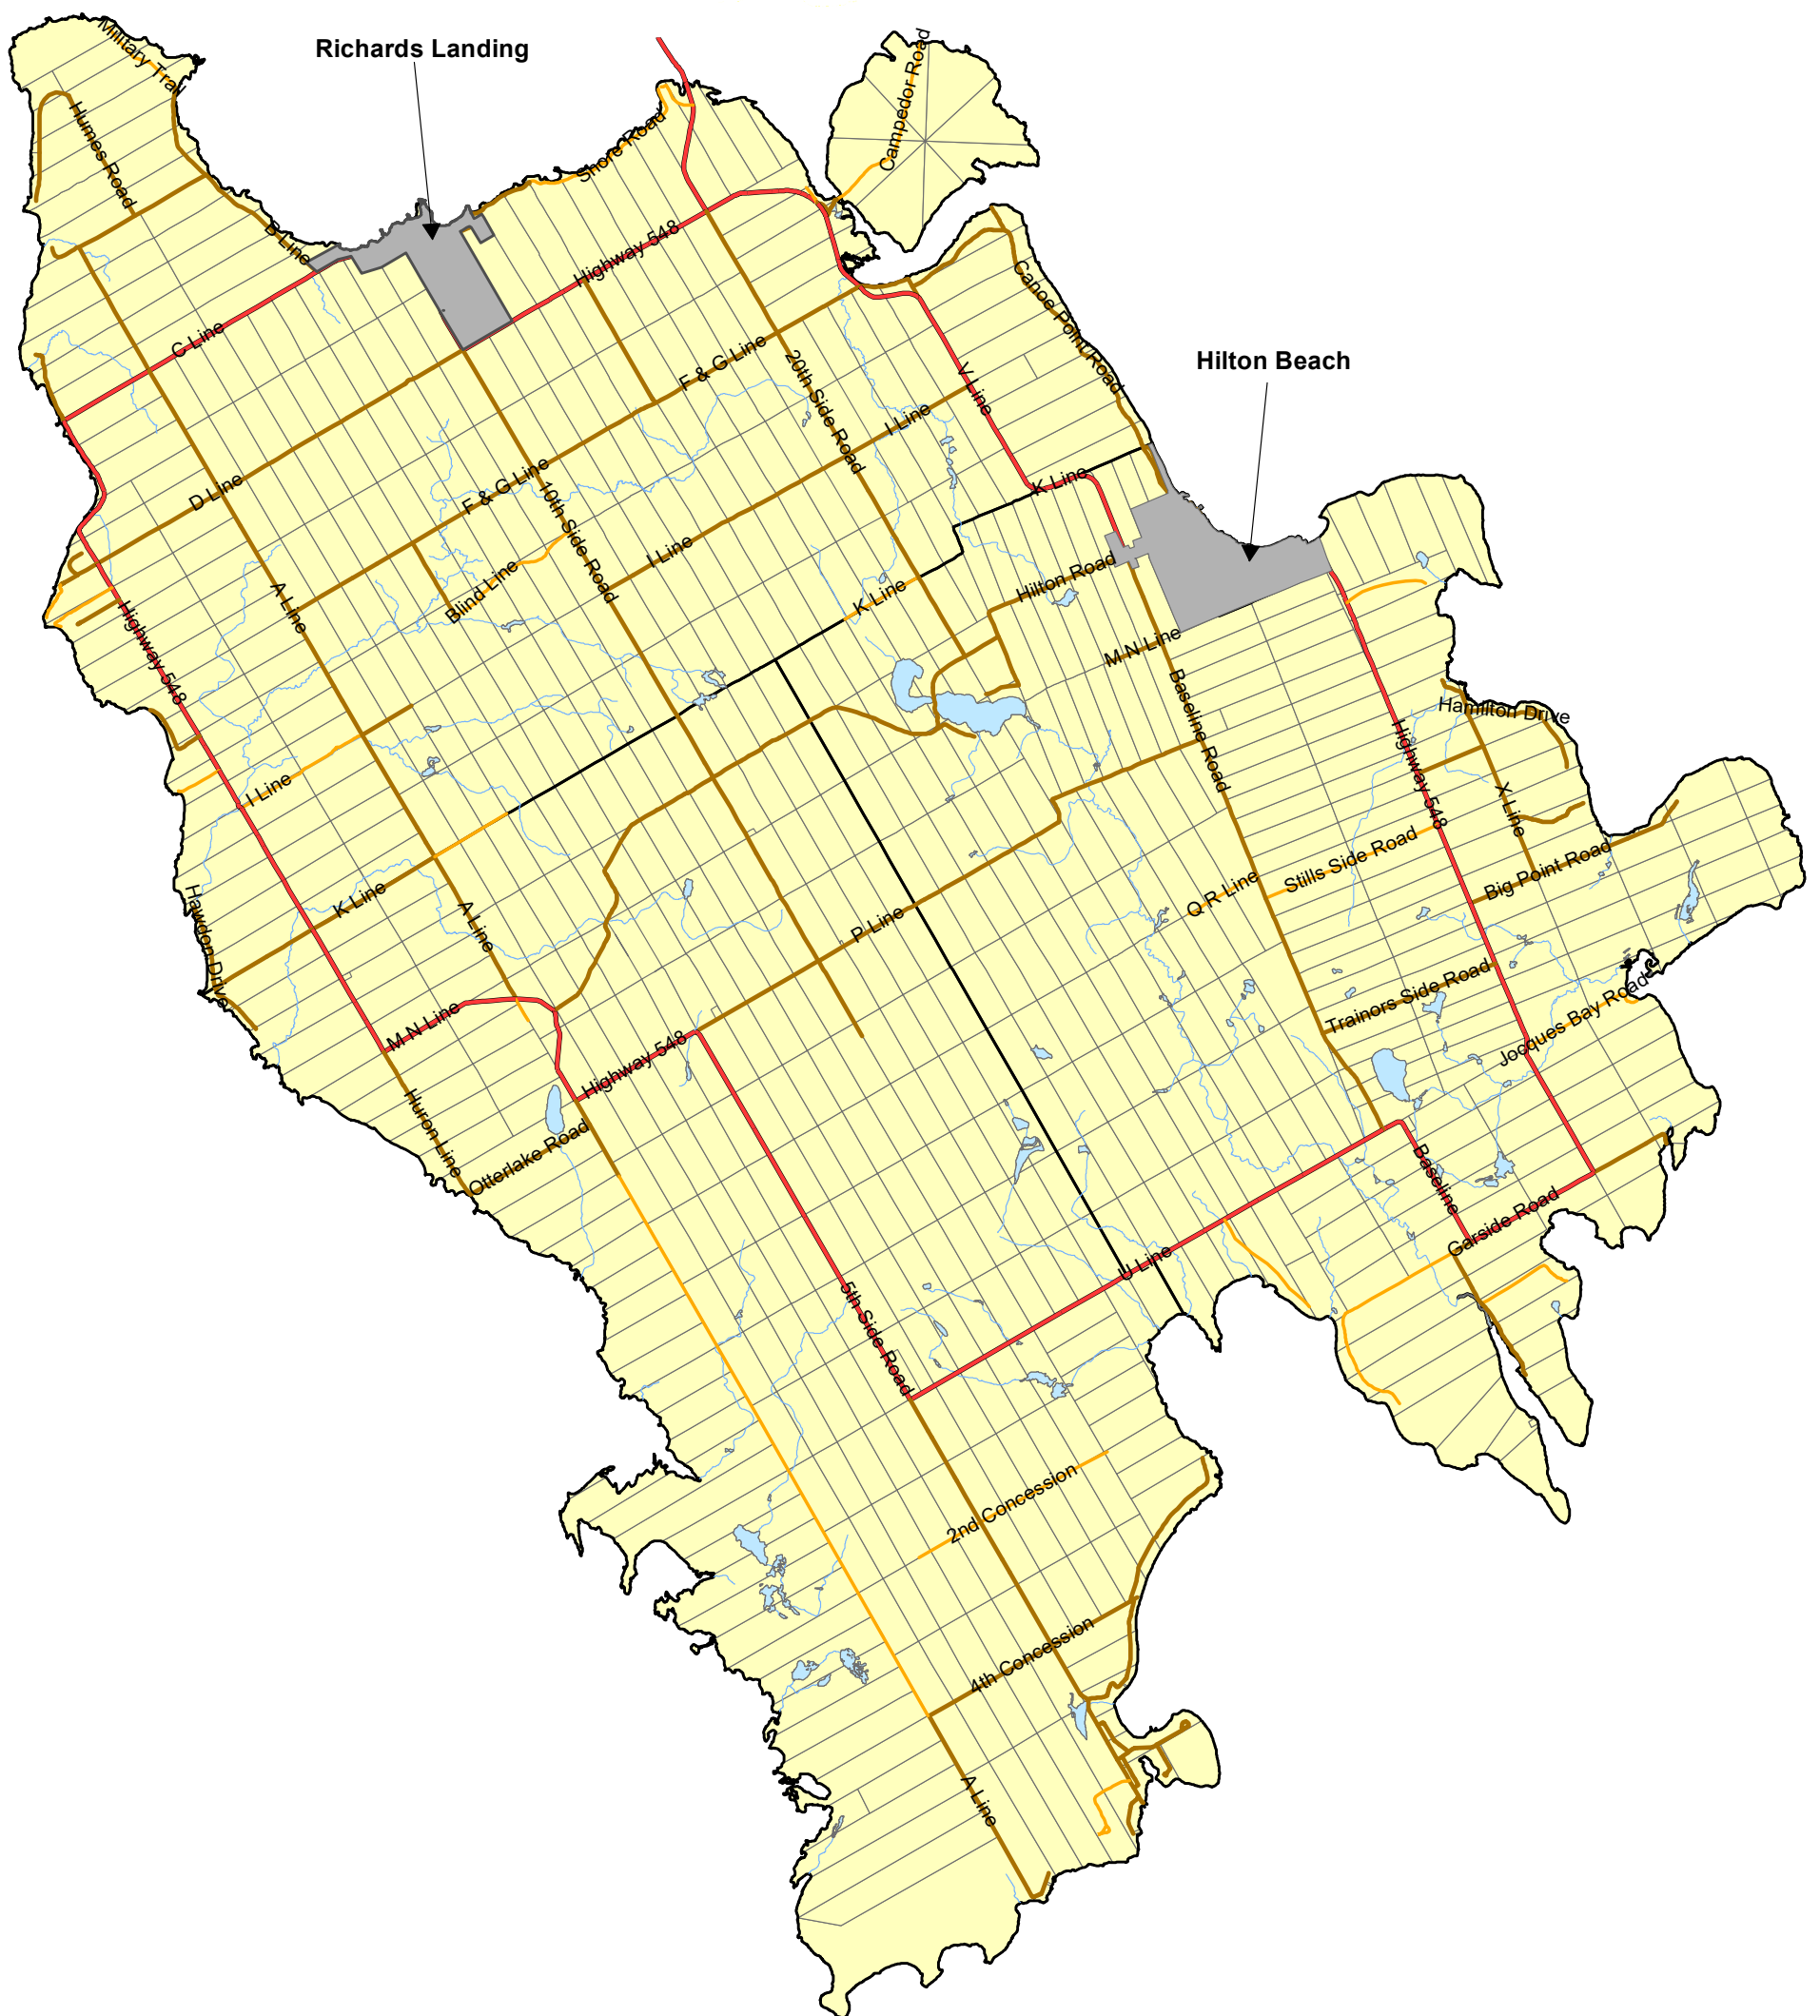

St. Joseph Island Official Plan Schedule "C" Transportation

Legend

- Settlement Area
- Roads**
- Provincial Highway
- Municipal-Year Round Maintained
- Seasonal or Private

Source: MNR NRVIS Data System, April 2003