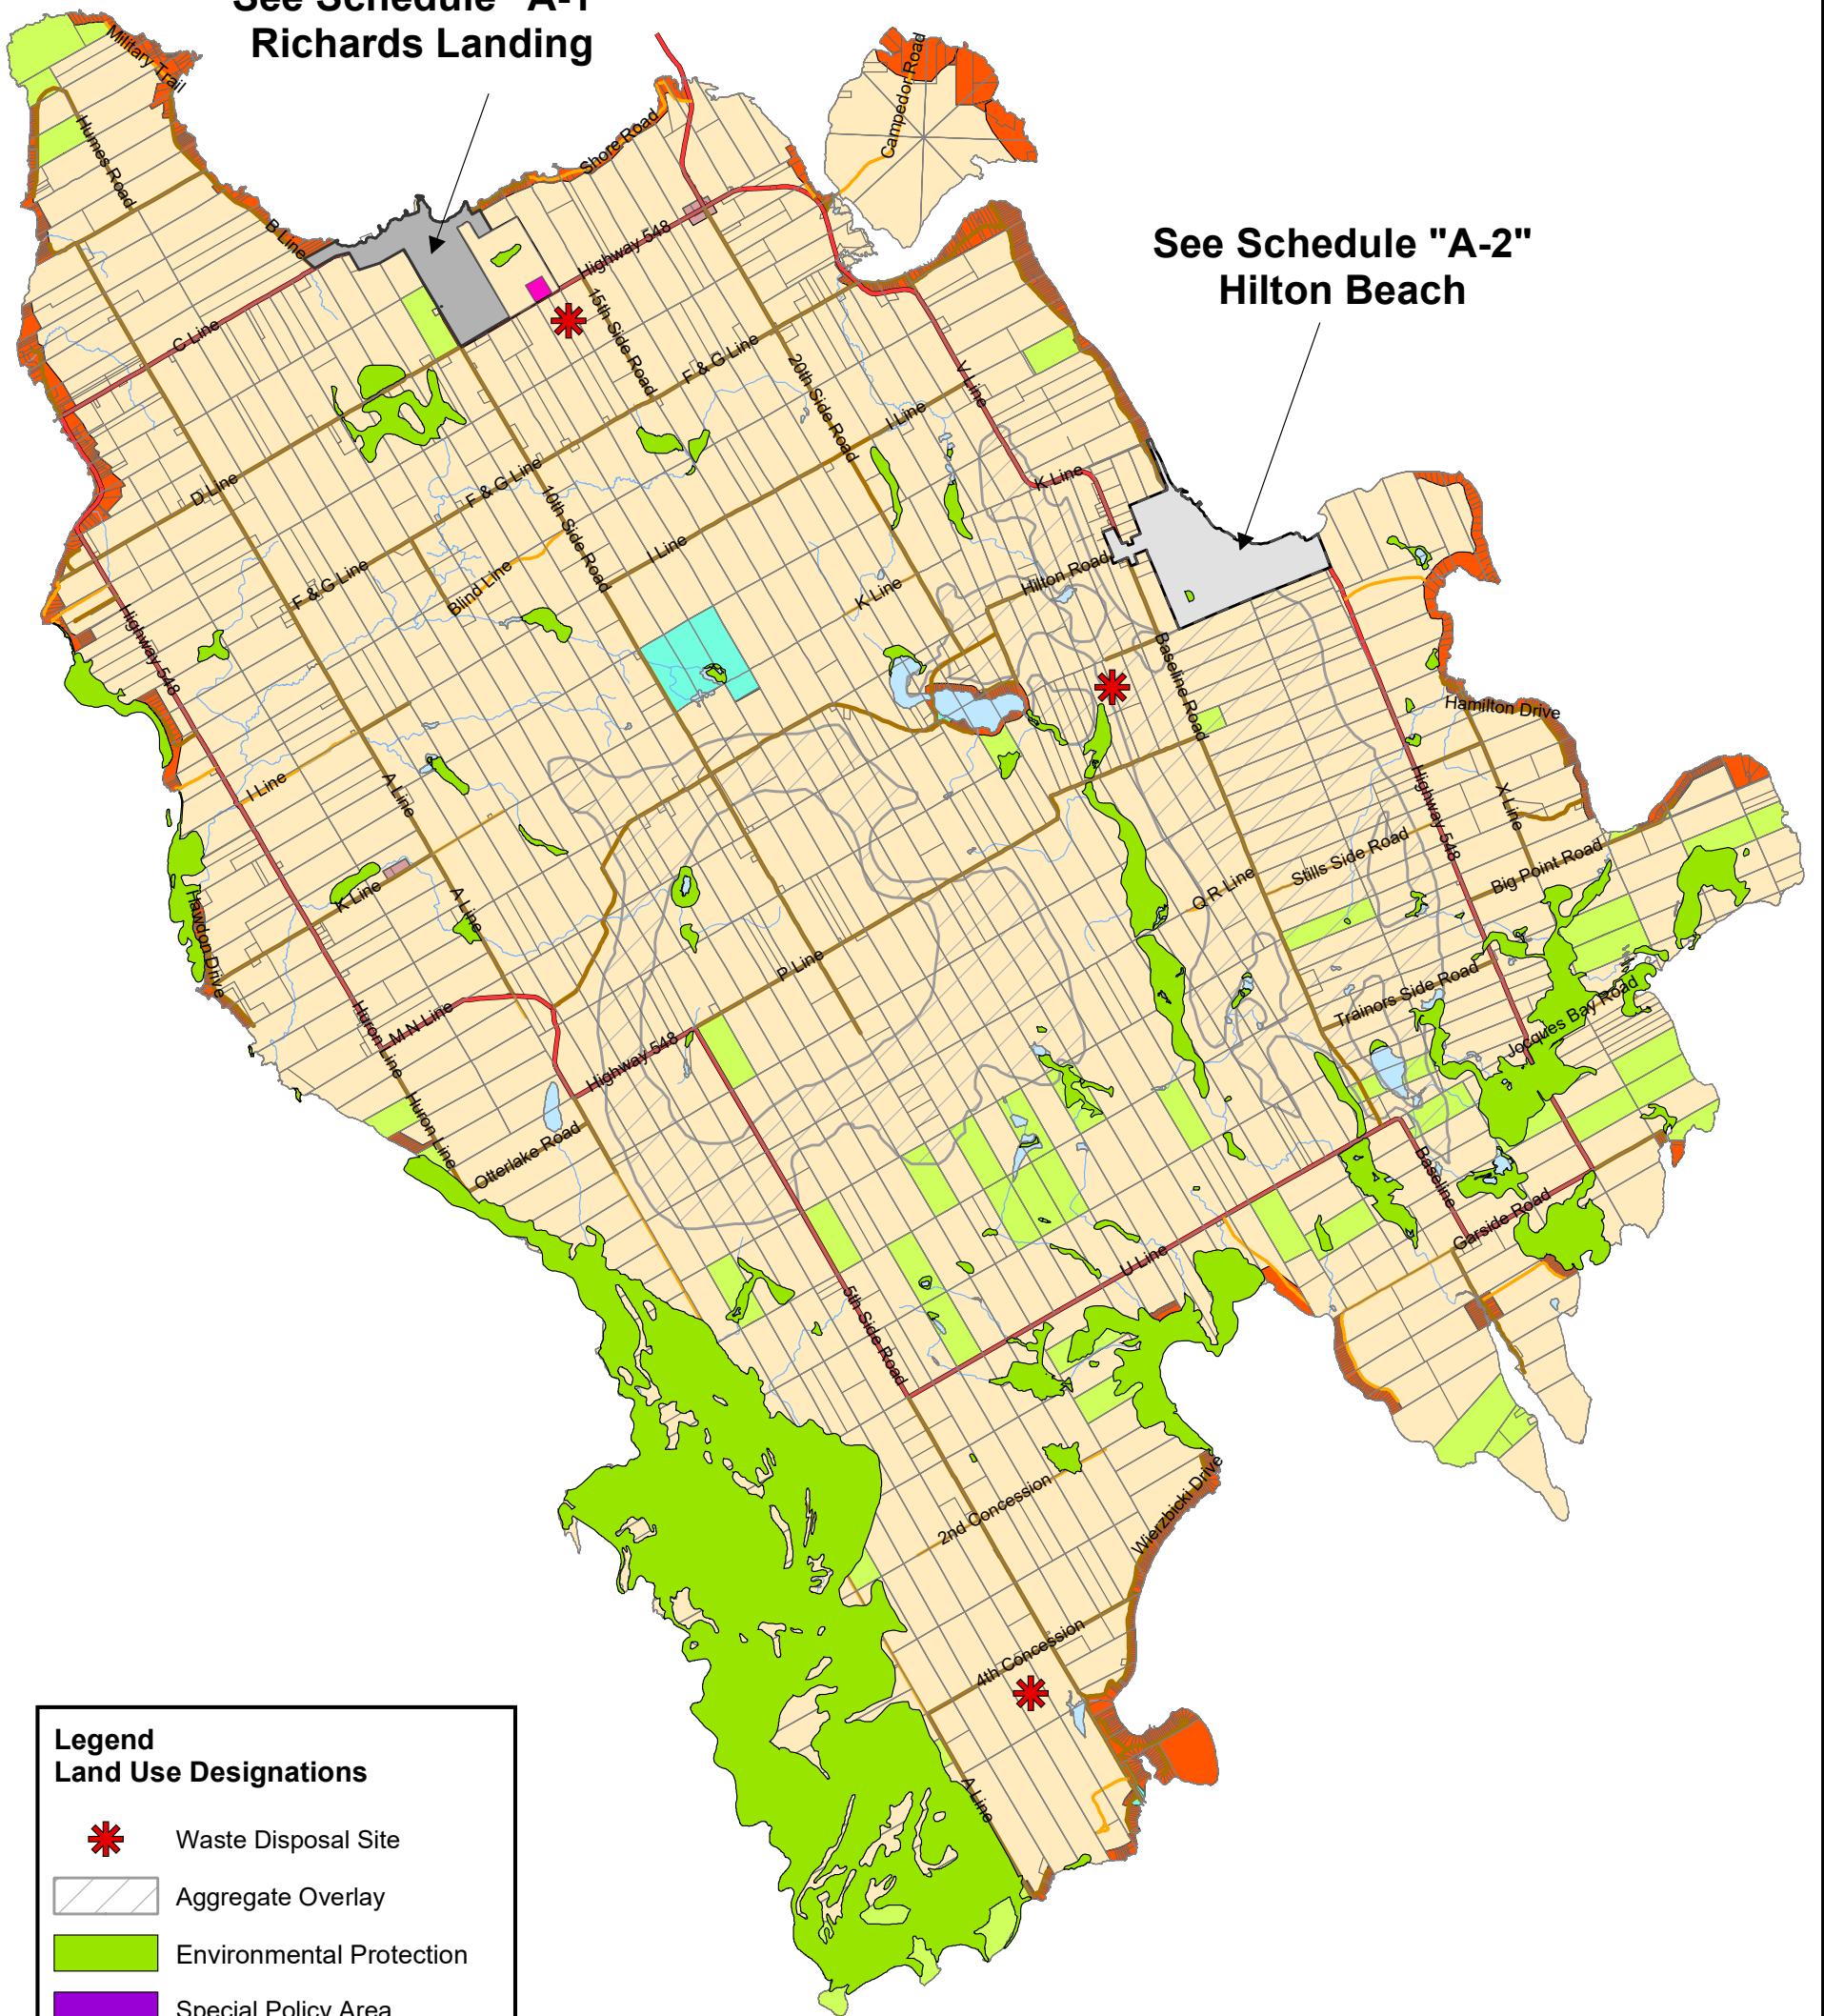

St. Joseph Island Official Plan Schedule "A" - Land Use

See Schedule "A-1"
Richards Landing

See Schedule "A-2"
Hilton Beach

Legend Land Use Designations

-  Waste Disposal Site
-  Aggregate Overlay
-  Environmental Protection
-  Special Policy Area
-  Rural Highway Commercial
-  Major Recreation
-  Major Open Space
-  Shoreline
-  Rural
-  Business Park